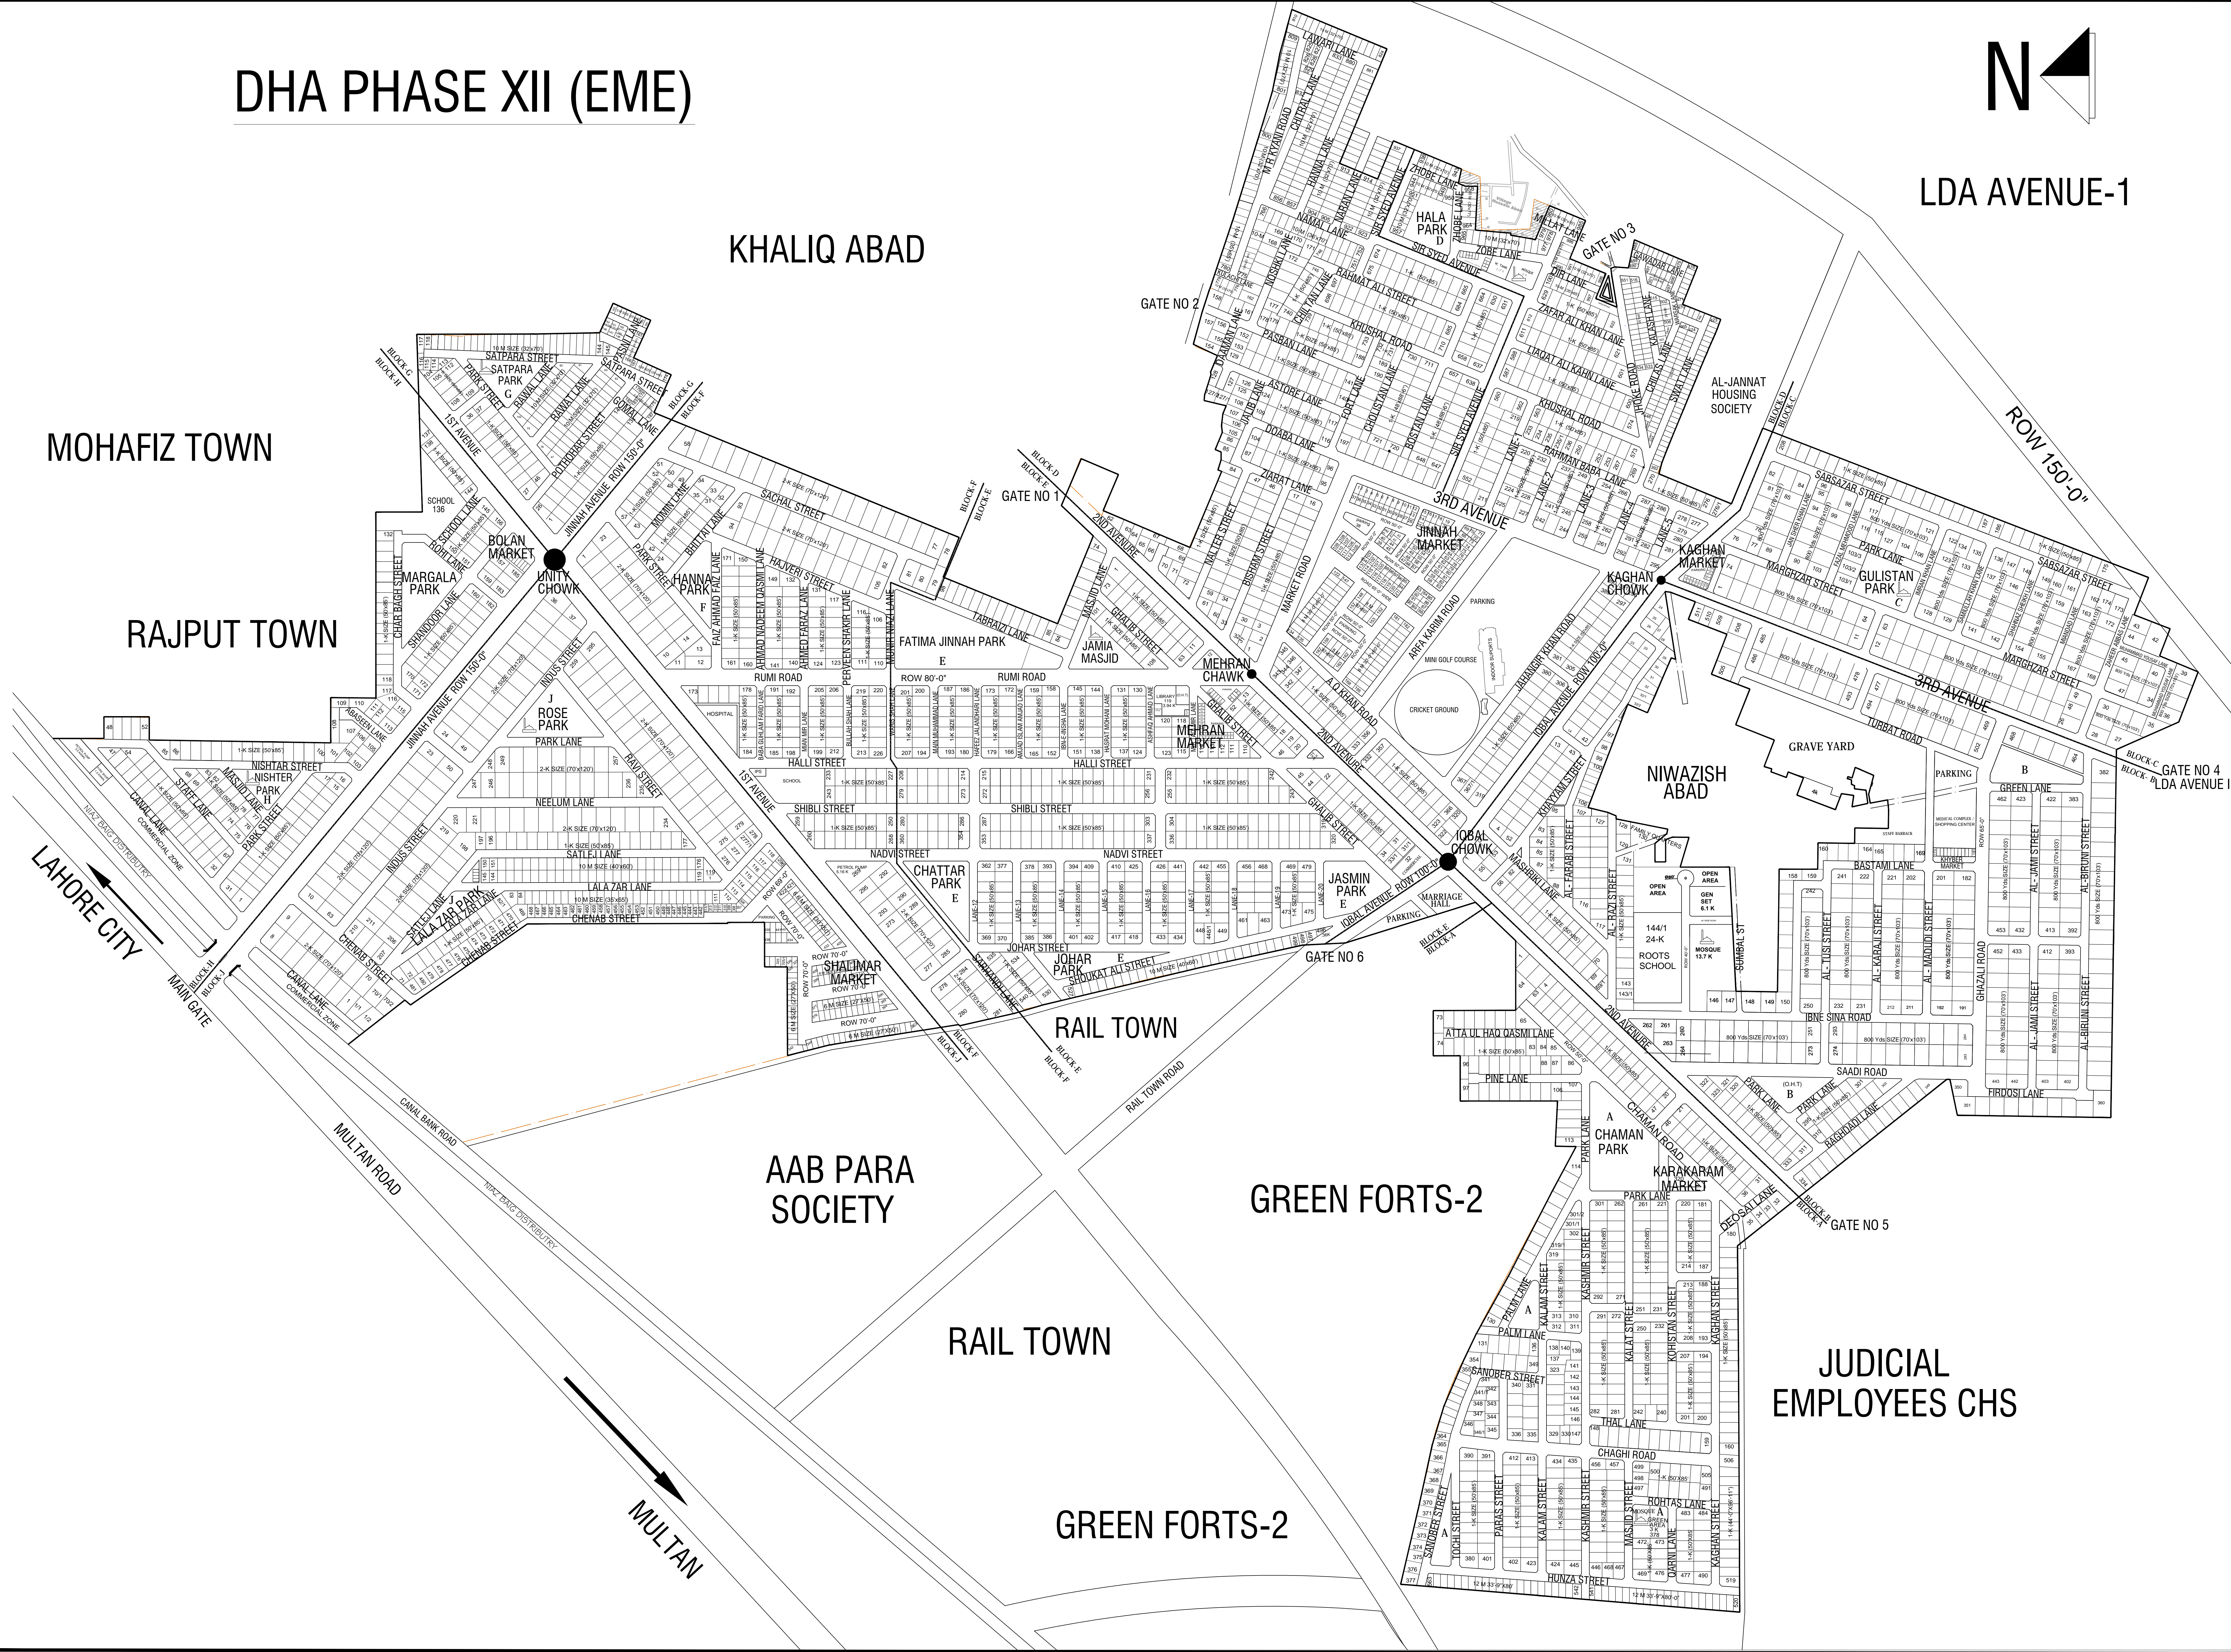

DHA PHASE XII (EME)

LDA AVENUE-1

KHALIQ ABAD

MOHAFIZ TOWN

RAJPUT TOWN

ROW 150'-0"

3RD AVENUE

2ND AVENUE